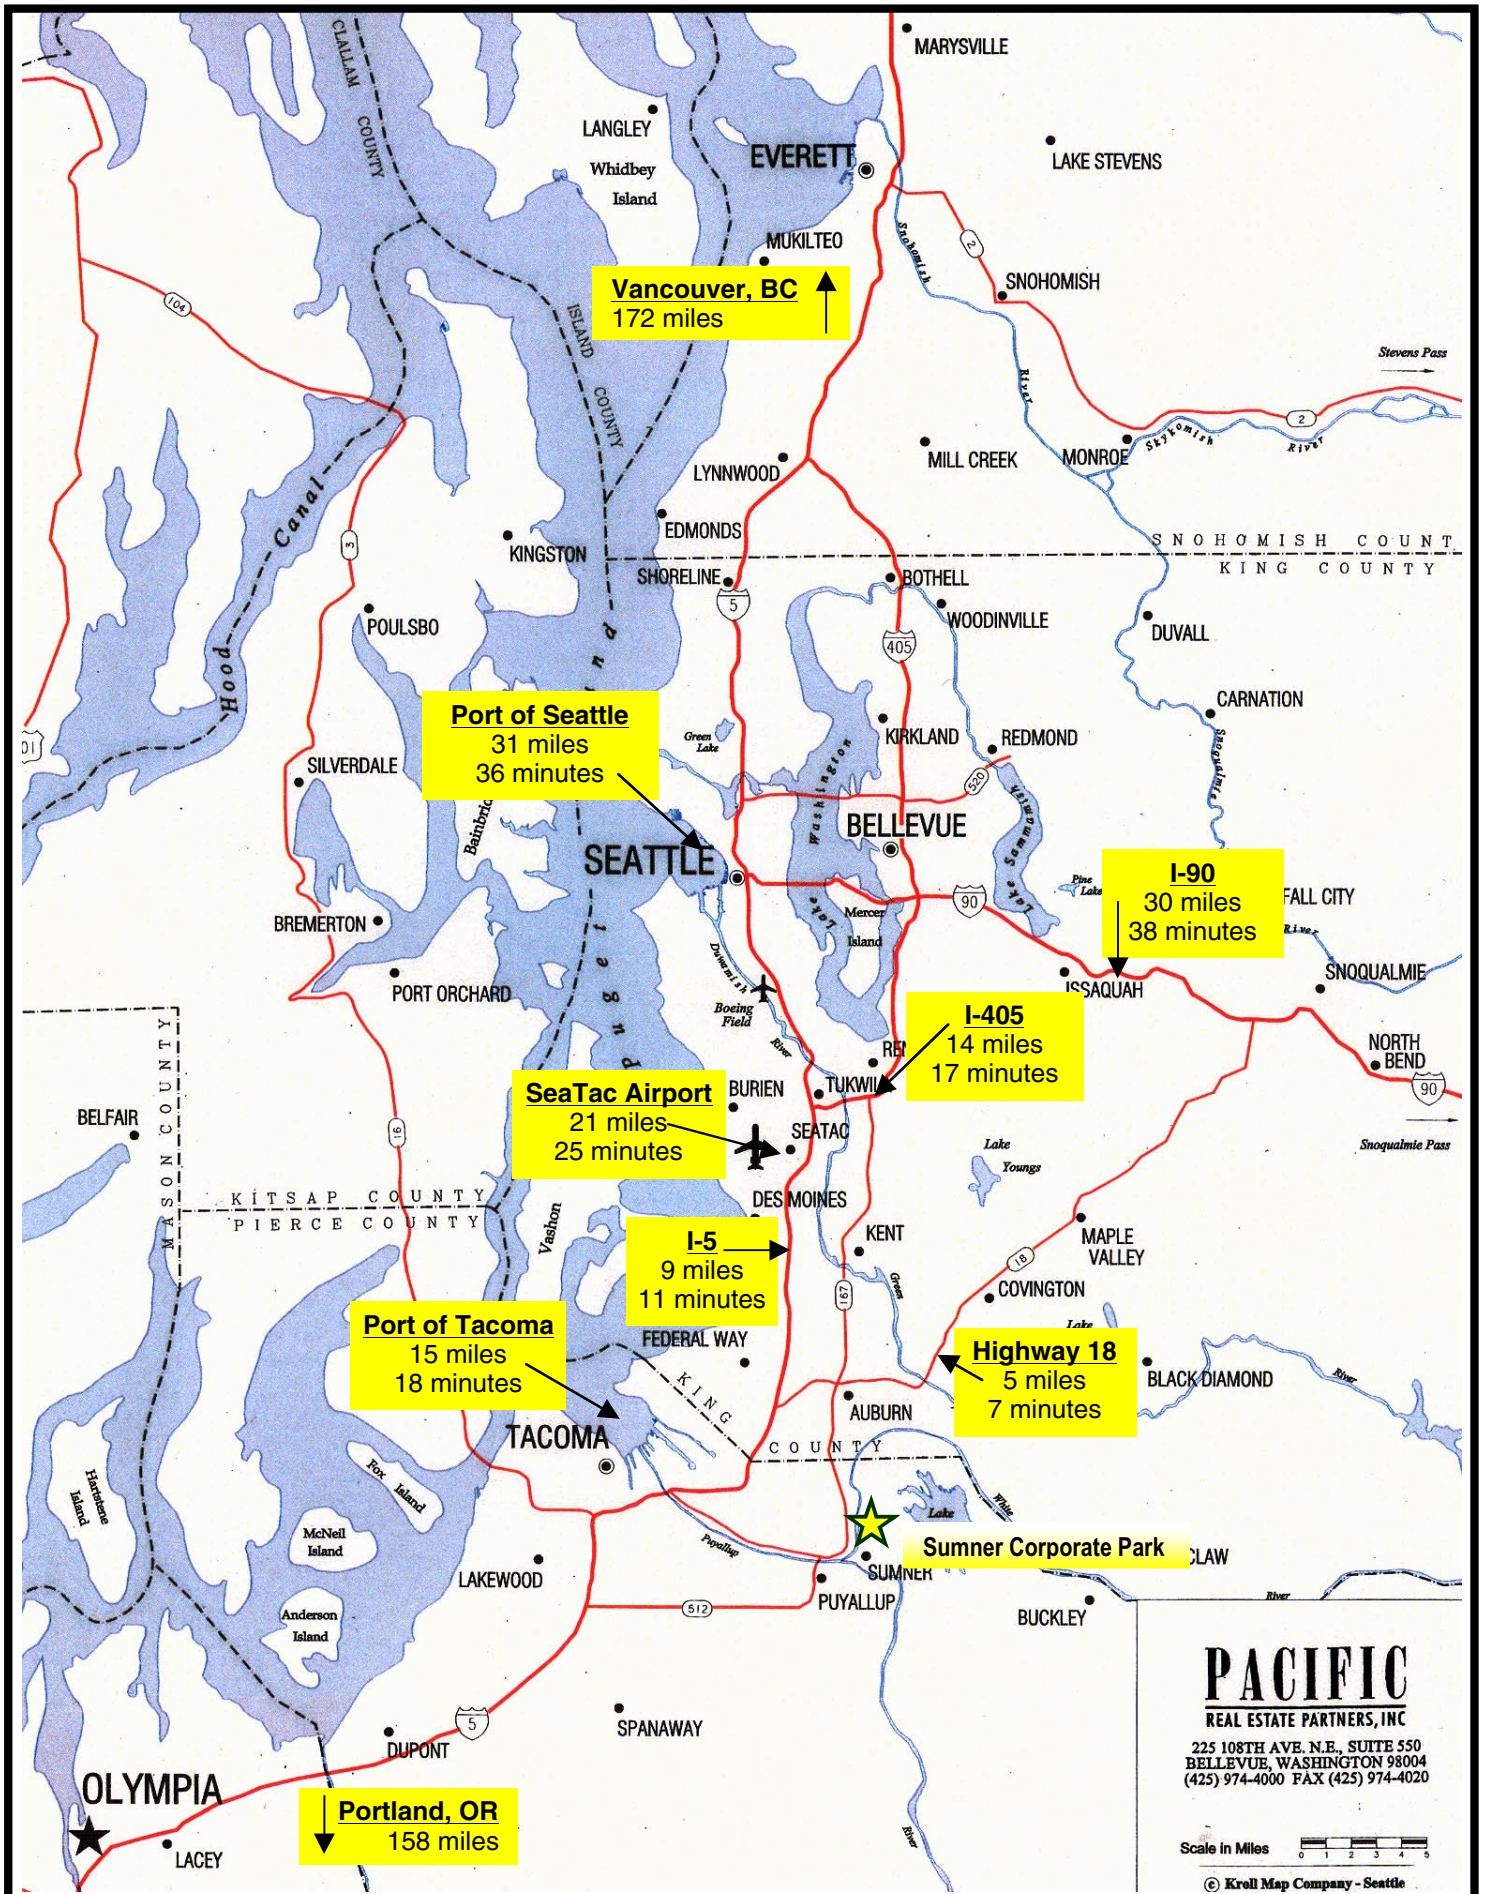

Sumner Corporate Park – Minutes from Everywhere!

PACIFIC
REAL ESTATE PARTNERS, INC
225 108TH AVE. N.E., SUITE 550
BELLEVUE, WASHINGTON 98004
(425) 974-4000 FAX (425) 974-4020

Scale in Miles 0 1 2 3 4 5
© Kroll Map Company - Seattle